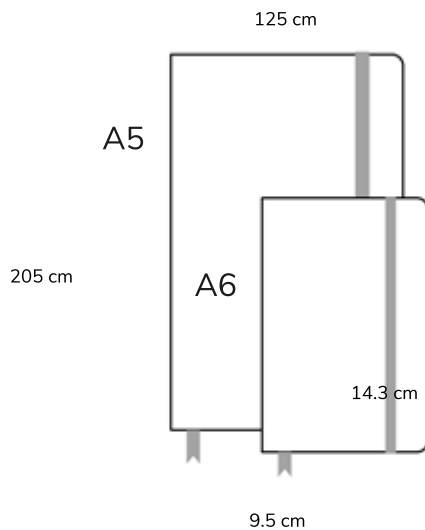

SHEAFFER A6 NOTEBOOK

9405

Matte Black Sheaffer VFM Ballpoint Pen with Chrome Trim and A6 Notebook

G2940551-4
Gift Set

Sheaffer A6 Notebook

Power through your day with a fountain pen friendly notebook that features 160 ruled pages of quality 80 GSM paper and classic Sheaffer design.