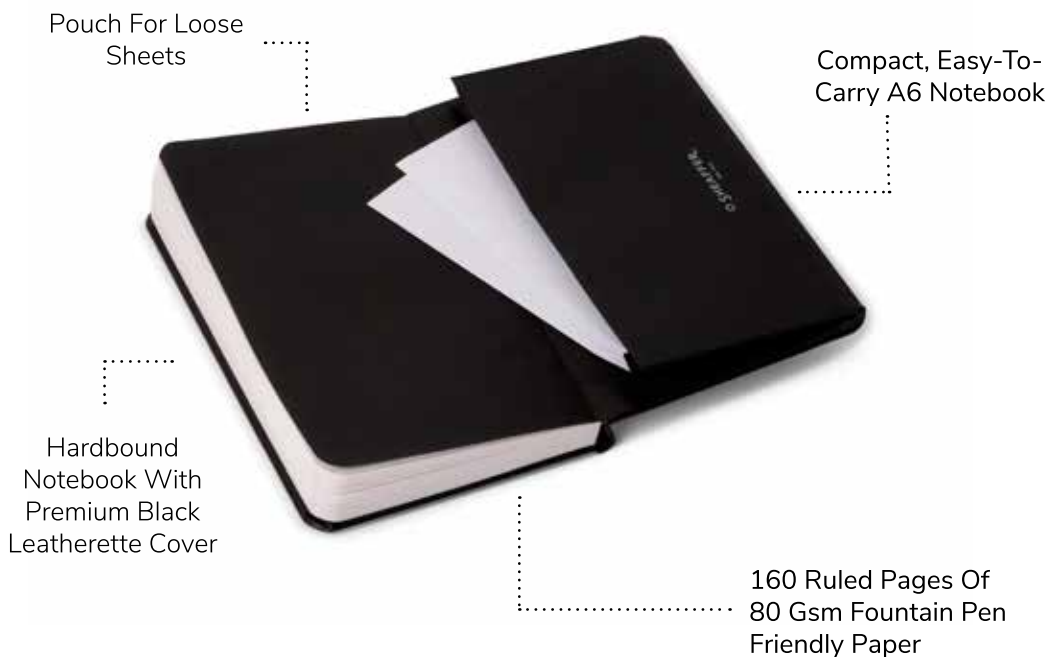

E232751
Ballpoint pen

Sheaffer® Sentinel

FUN CLICK-TOP WITH RETRO CHARM

Cool and colorful ballpoints for everyday writing
with a familiar, retro-inspired click-top design.

32111

Glossy Black with
brushed chrome top and
polished chrome trim.

E23211151
Ballpoint pen

32173

Glossy Blue with
brushed chrome top and
polished chrome trim.

E23217351
Ballpoint pen

SHEAFFER GIFT SETS

Create new connections and strengthen old friendships with versatile, well-packaged sets that are perfect for gifting across the board. Our quality fine writing instruments are paired with a range of exquisite pieces including notebooks, leather pen pouches, table clocks and more.

SHEAFFER A6 NOTEBOOK

9405

Matte Black Sheaffer VFM Ballpoint Pen with Chrome Trim and A6 Notebook

G2940551-4
Gift Set

Sheaffer A6 Notebook

Power through your day with a fountain pen friendly notebook that features 160 ruled pages of quality 80 GSM paper and classic Sheaffer design.